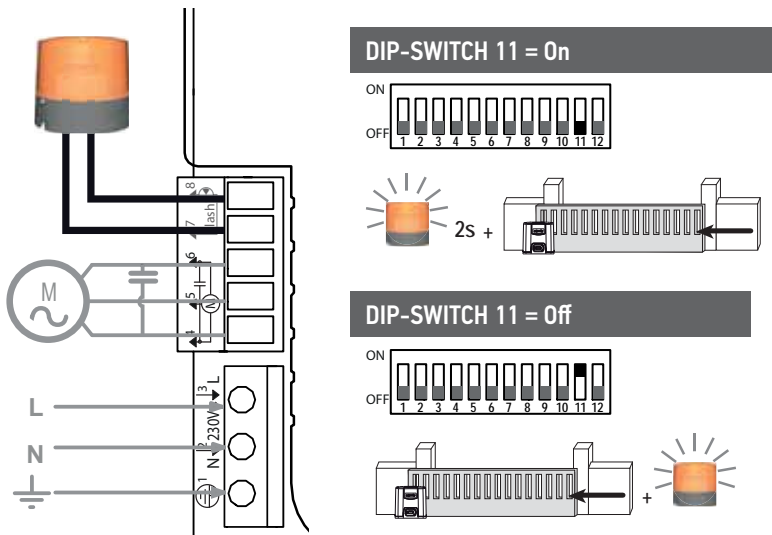

Ref. 5124403B

4

5

6

7

14

DIP SWITCH 3 = On

DIP SWITCH 3 = Off

15

16

17

18

19

20

21

22

23

24

25

26

27

DIP-SWITCH 6 = Off

DIP-SWITCH 6 = On

28