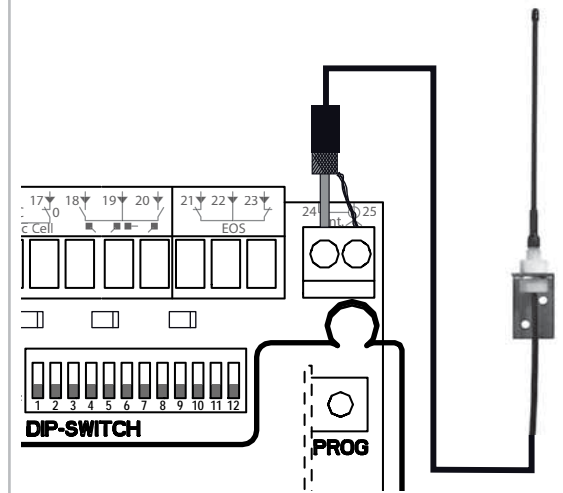

Ref. 5124403B

4

5

6

7

14

DIP SWITCH 3 = On

DIP SWITCH 3 = Off

15

16

17

18

19

20

21

22

23

24

25

26

27

DIP-SWITCH 6 = Off

DIP-SWITCH 6 = On

28