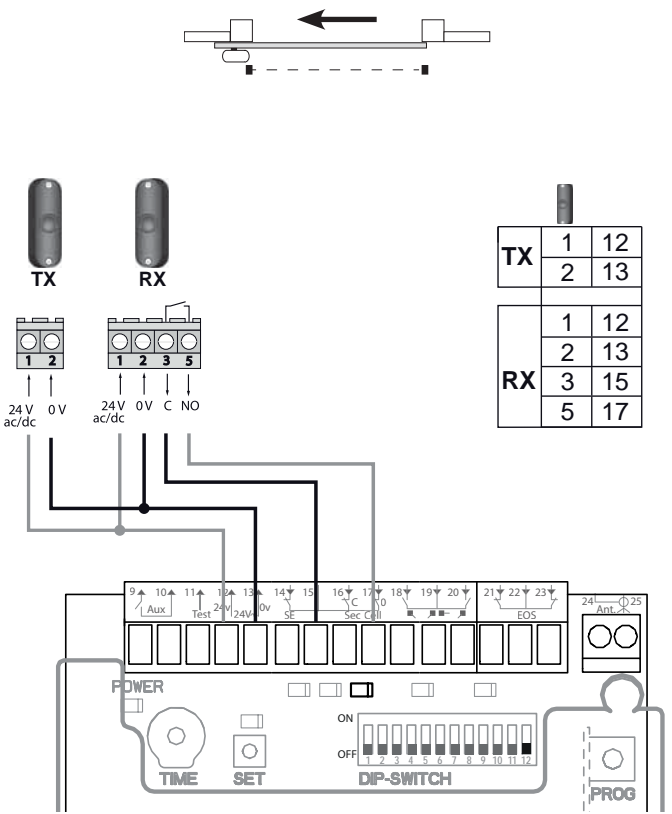

Ref. 5124403B

4

5

6

7

14

DIP SWITCH 3 = On

DIP SWITCH 3 = Off

15

16

17

18

19

20

21

22

23

24

25

26

27

DIP-SWITCH 6 = Off

DIP-SWITCH 6 = On

28

DIP-SWITCH 4 = Off

29

30

31

32

SOMFY ACTIVITES SA
50 avenue du Nouveau Monde
74300 CLUSES
FRANCE

www.somfy.com