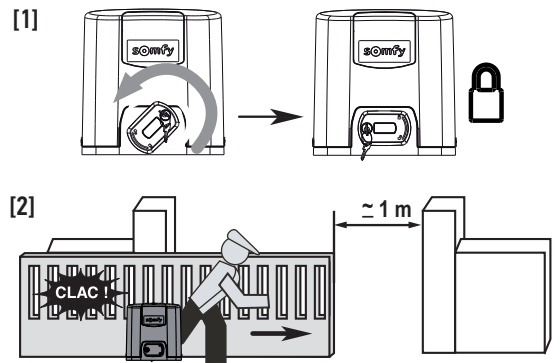

14

DIP SWITCH 3 = On

DIP SWITCH 3 = Off

15

16

17

18