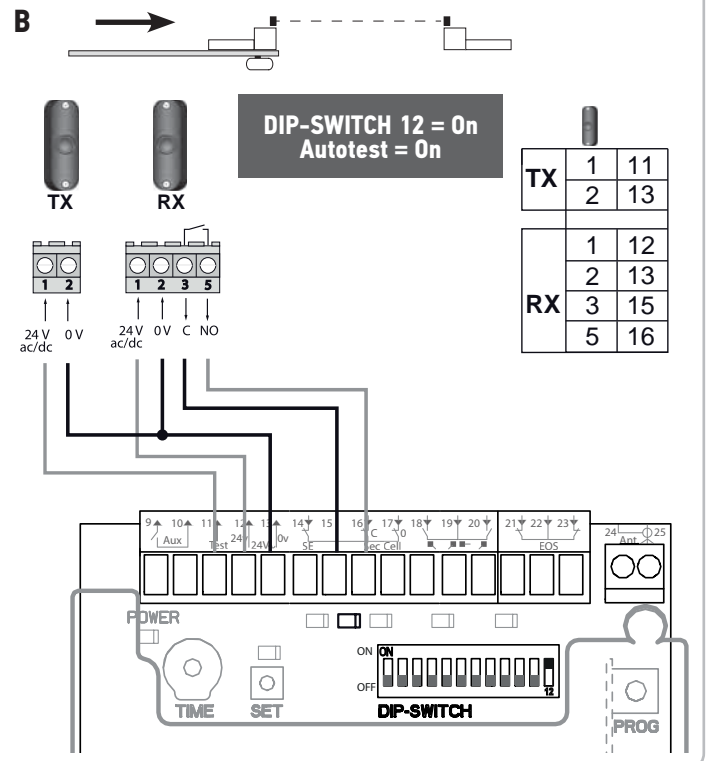

Ref. 5124403B

4

5

6

7

14

DIP SWITCH 3 = On

DIP SWITCH 3 = Off

15

16

17

18

19

20

21

22

23

24

25

26

27

DIP-SWITCH 6 = Off

DIP-SWITCH 6 = On

28

DIP-SWITCH 4 = Off

29

30

31

32

SOMFY ACTIVITES SA
50 avenue du Nouveau Monde
74300 CLUSES
FRANCE

www.somfy.com