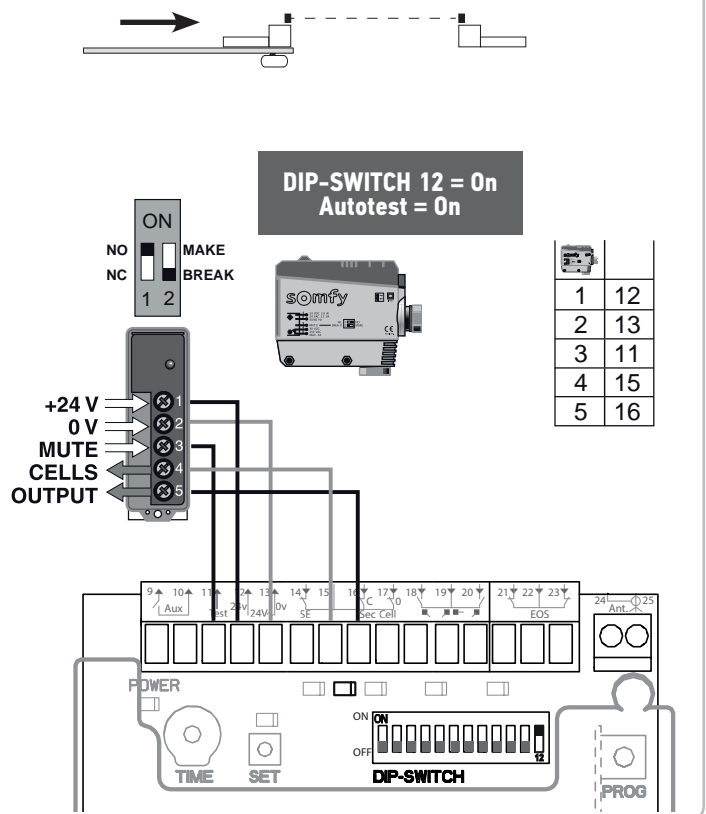

Ref. 5124403B

4

5

6

7

14

DIP SWITCH 3 = On

DIP SWITCH 3 = Off

15

16

17

18

19

20

21

22

23

24

25

26

27

DIP-SWITCH 6 = Off

DIP-SWITCH 6 = On

28