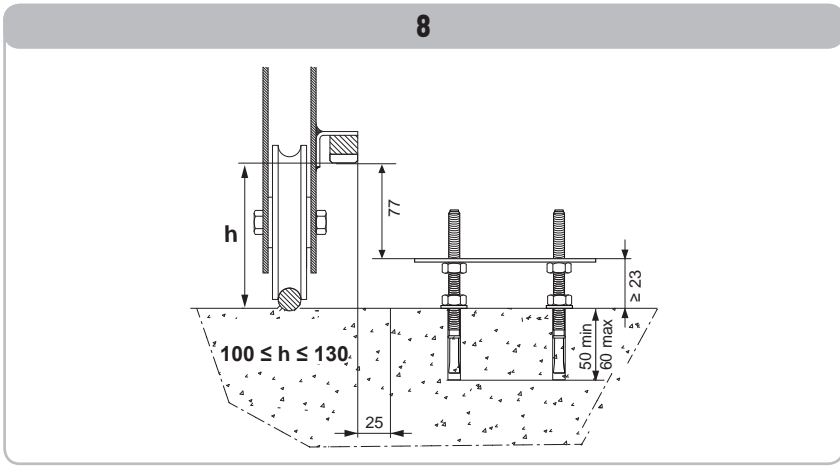

Ref. 5124403B

4

5

6

7

14

DIP SWITCH 3 = On

DIP SWITCH 3 = Off