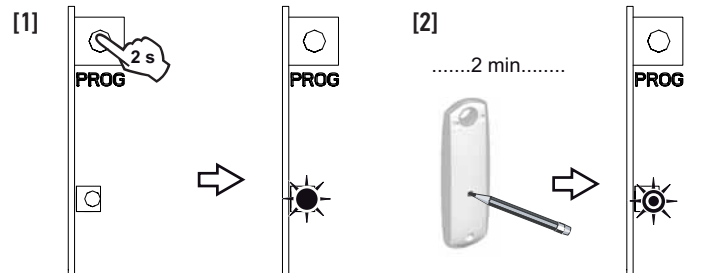

14

DIP SWITCH 3 = On

DIP SWITCH 3 = Off

15

16

17

18