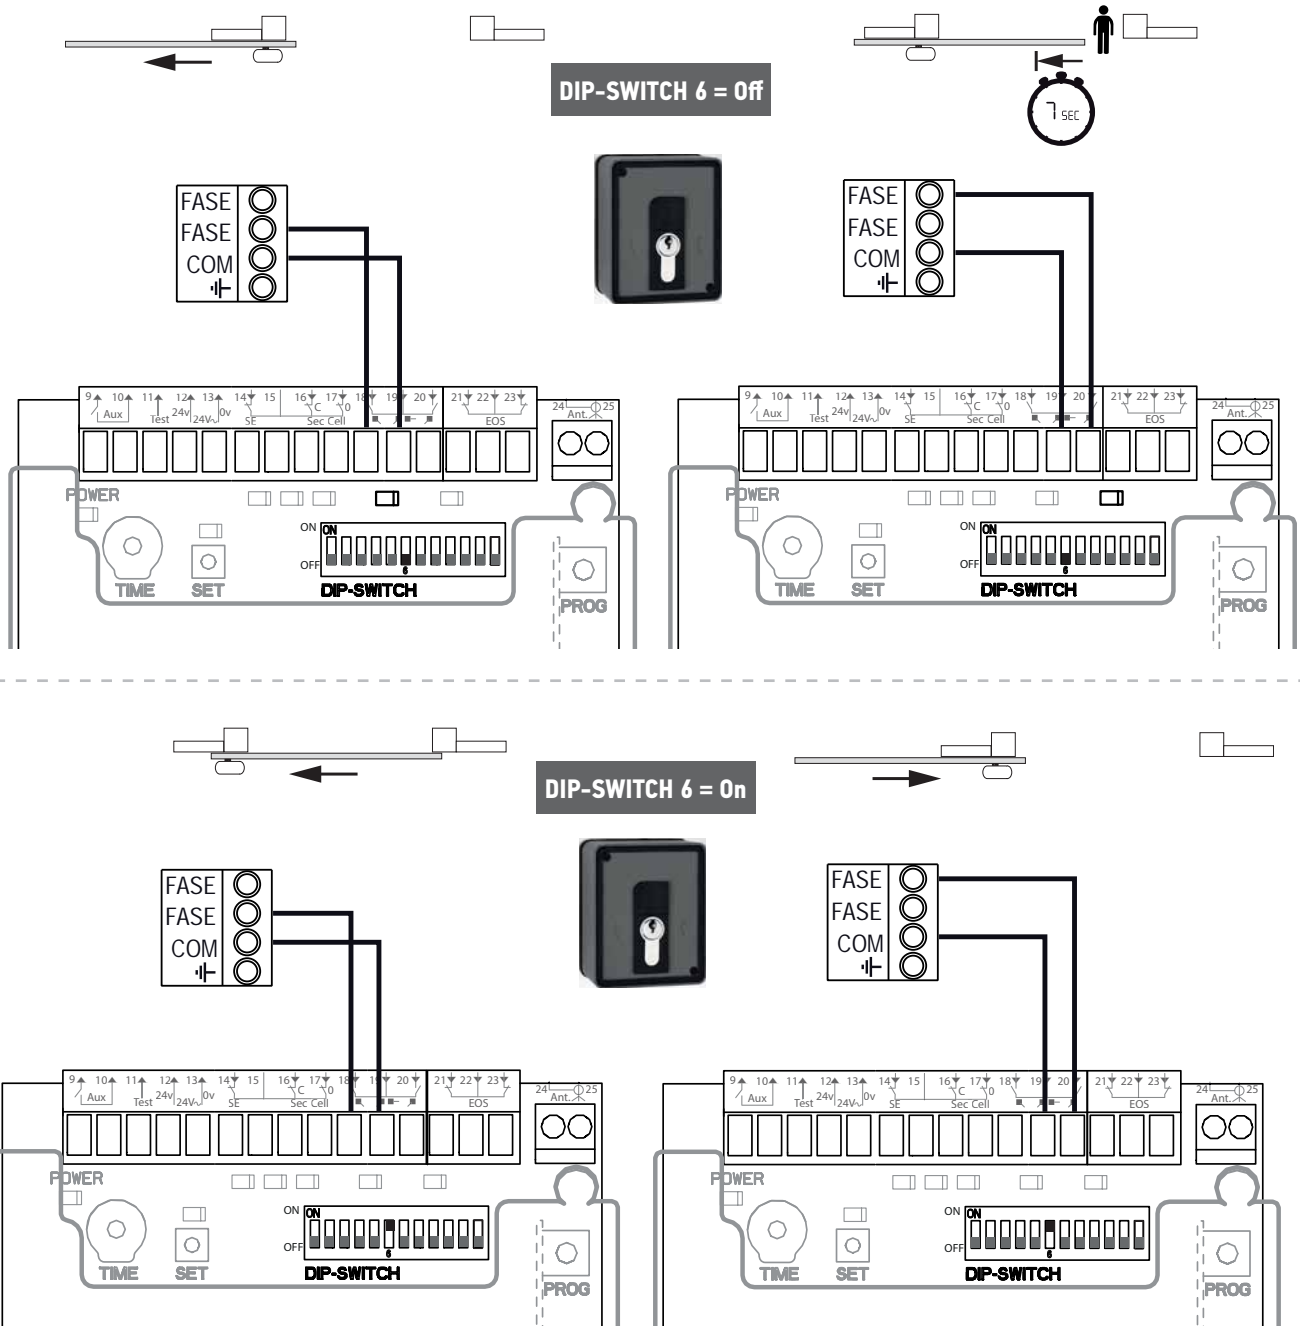

Ref. 5124403B

4

5

6

7

14

DIP SWITCH 3 = On

DIP SWITCH 3 = Off

23

24

25

26

27

DIP-SWITCH 6 = Off

DIP-SWITCH 6 = On

28

DIP-SWITCH 4 = Off

29

30

31

32

SOMFY ACTIVITES SA
50 avenue du Nouveau Monde
74300 CLUSES
FRANCE

www.somfy.com