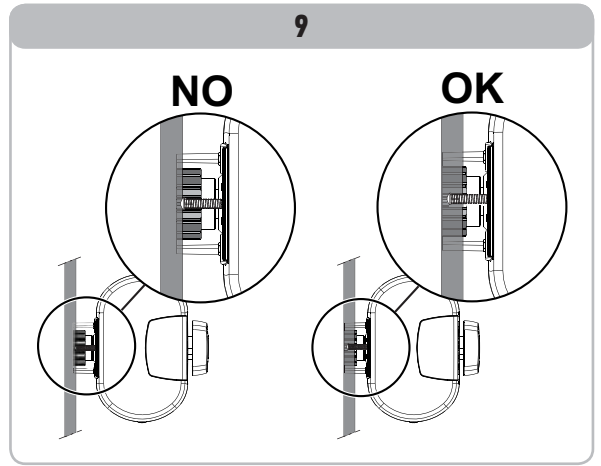

Ref. 5124403B

4

5

6

7

14

DIP SWITCH 3 = On

DIP SWITCH 3 = Off

23

24

25

26

27

DIP-SWITCH 6 = Off

DIP-SWITCH 6 = On

28