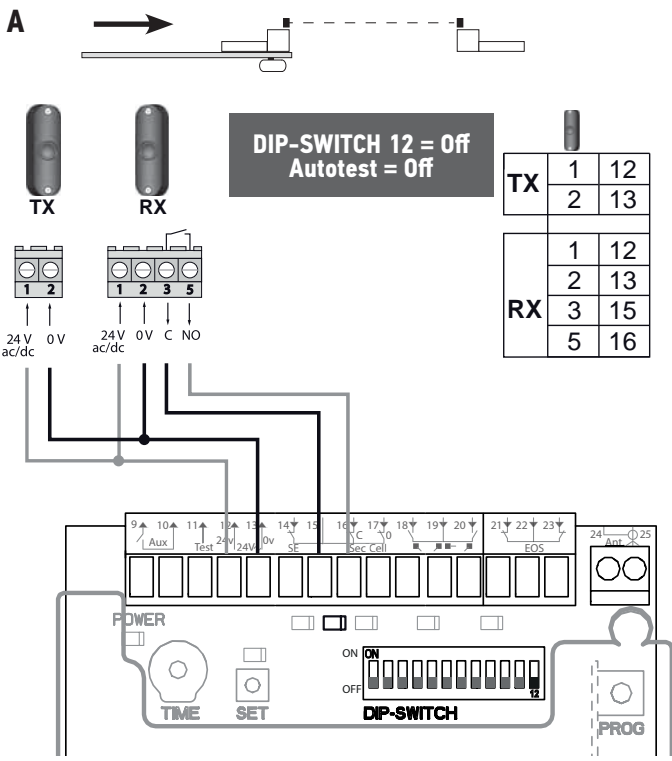

Ref. 5124403B

4

5

6

7

14

DIP SWITCH 3 = On

DIP SWITCH 3 = Off

15

16

17

18

19

20

21

22

23

24

25

26

27

DIP-SWITCH 6 = Off

DIP-SWITCH 6 = On

28