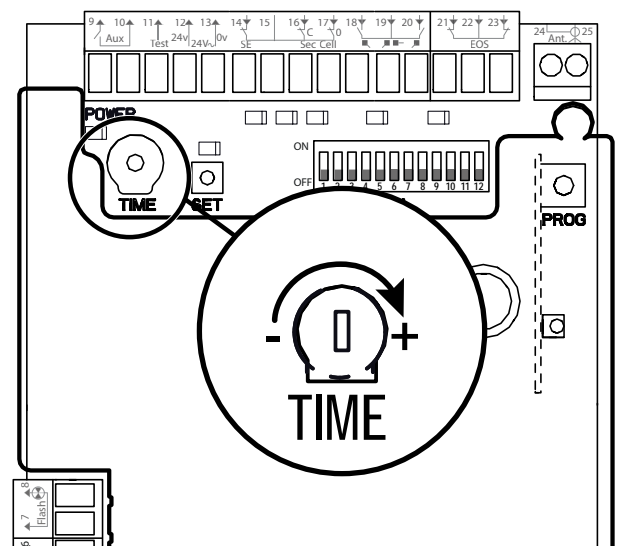

Ref. 5124403B

4

5

6

7

14

DIP SWITCH 3 = On

DIP SWITCH 3 = Off

23

24

25

26

27

DIP-SWITCH 6 = Off

DIP-SWITCH 6 = On

28

DIP-SWITCH 4 = Off

29

30

31

32

SOMFY ACTIVITES SA
50 avenue du Nouveau Monde
74300 CLUSES
FRANCE

www.somfy.com