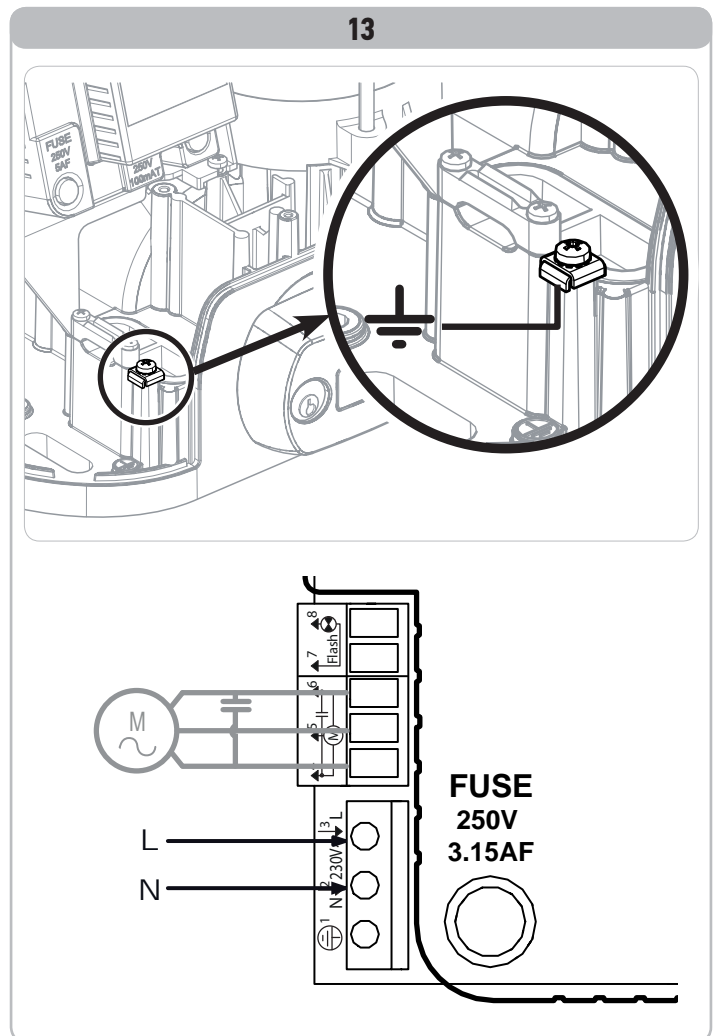

Ref. 5124403B

4

5

6

7

14

DIP SWITCH 3 = On

DIP SWITCH 3 = Off

23

24

25

26

27

DIP-SWITCH 6 = Off

DIP-SWITCH 6 = On

28