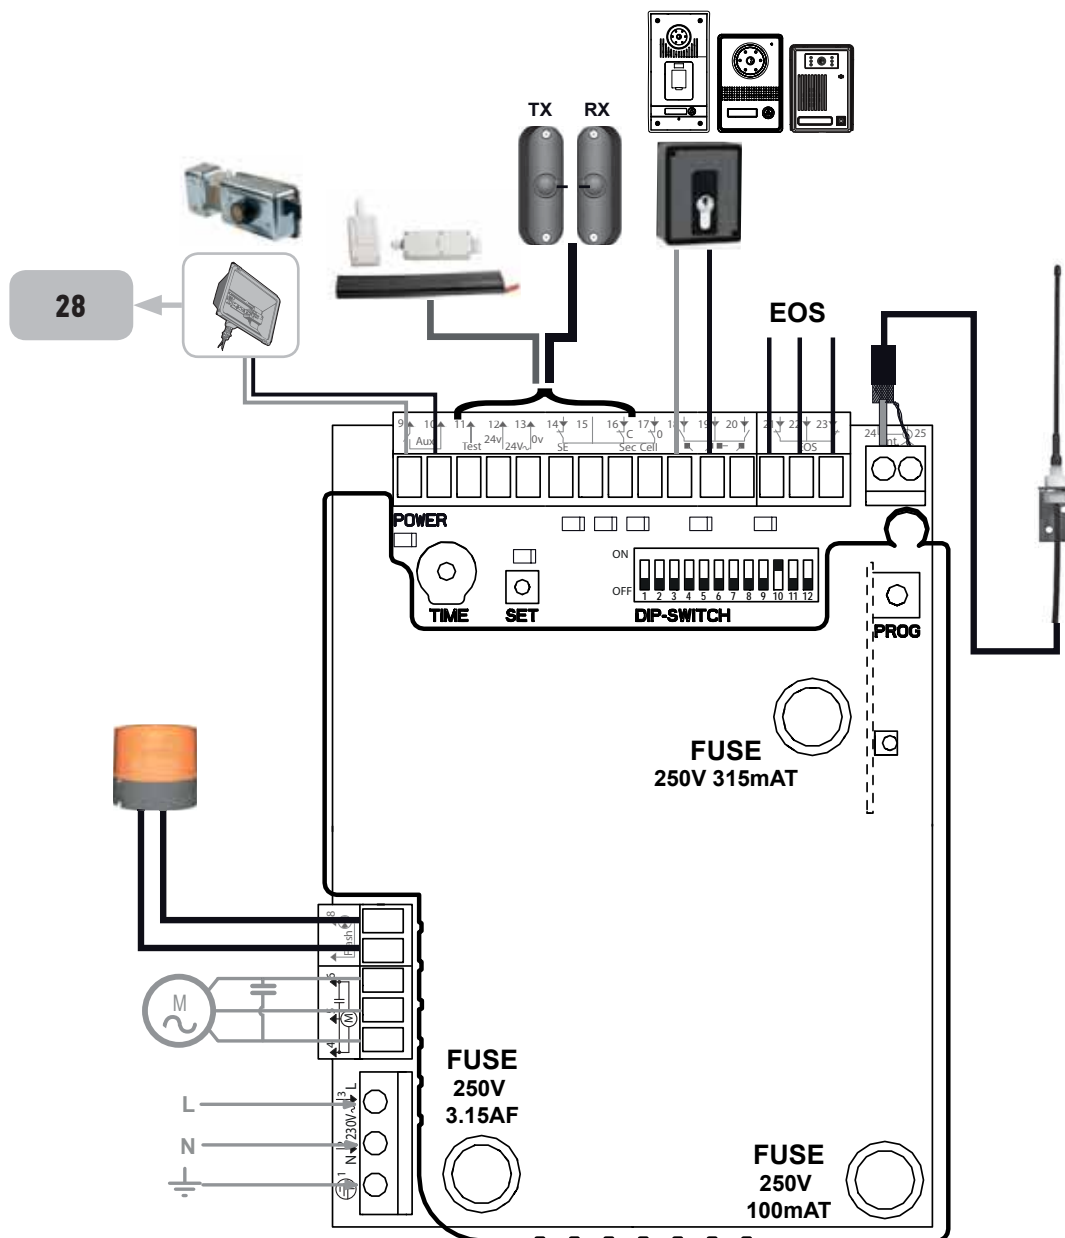

Ref. 5124403B

4

5

6

7

14

DIP SWITCH 3 = On

DIP SWITCH 3 = Off

15

16

17

18

19

20

21

22

23

24

25

26

27

DIP-SWITCH 6 = Off

DIP-SWITCH 6 = On

28

DIP-SWITCH 4 = Off

29

30

31

32

SOMFY ACTIVITES SA
50 avenue du Nouveau Monde
74300 CLUSES
FRANCE

www.somfy.com