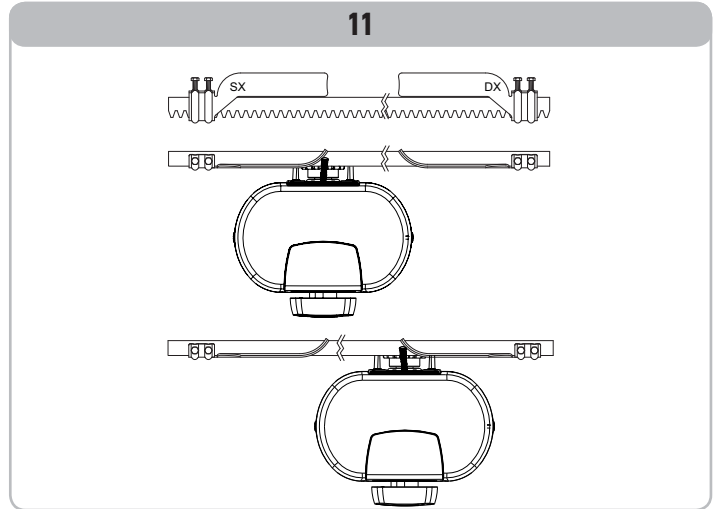

Ref. 5124403B

4

5

6

7

14

DIP SWITCH 3 = On

DIP SWITCH 3 = Off

23

24

25

26

27

DIP-SWITCH 6 = Off

DIP-SWITCH 6 = On

28